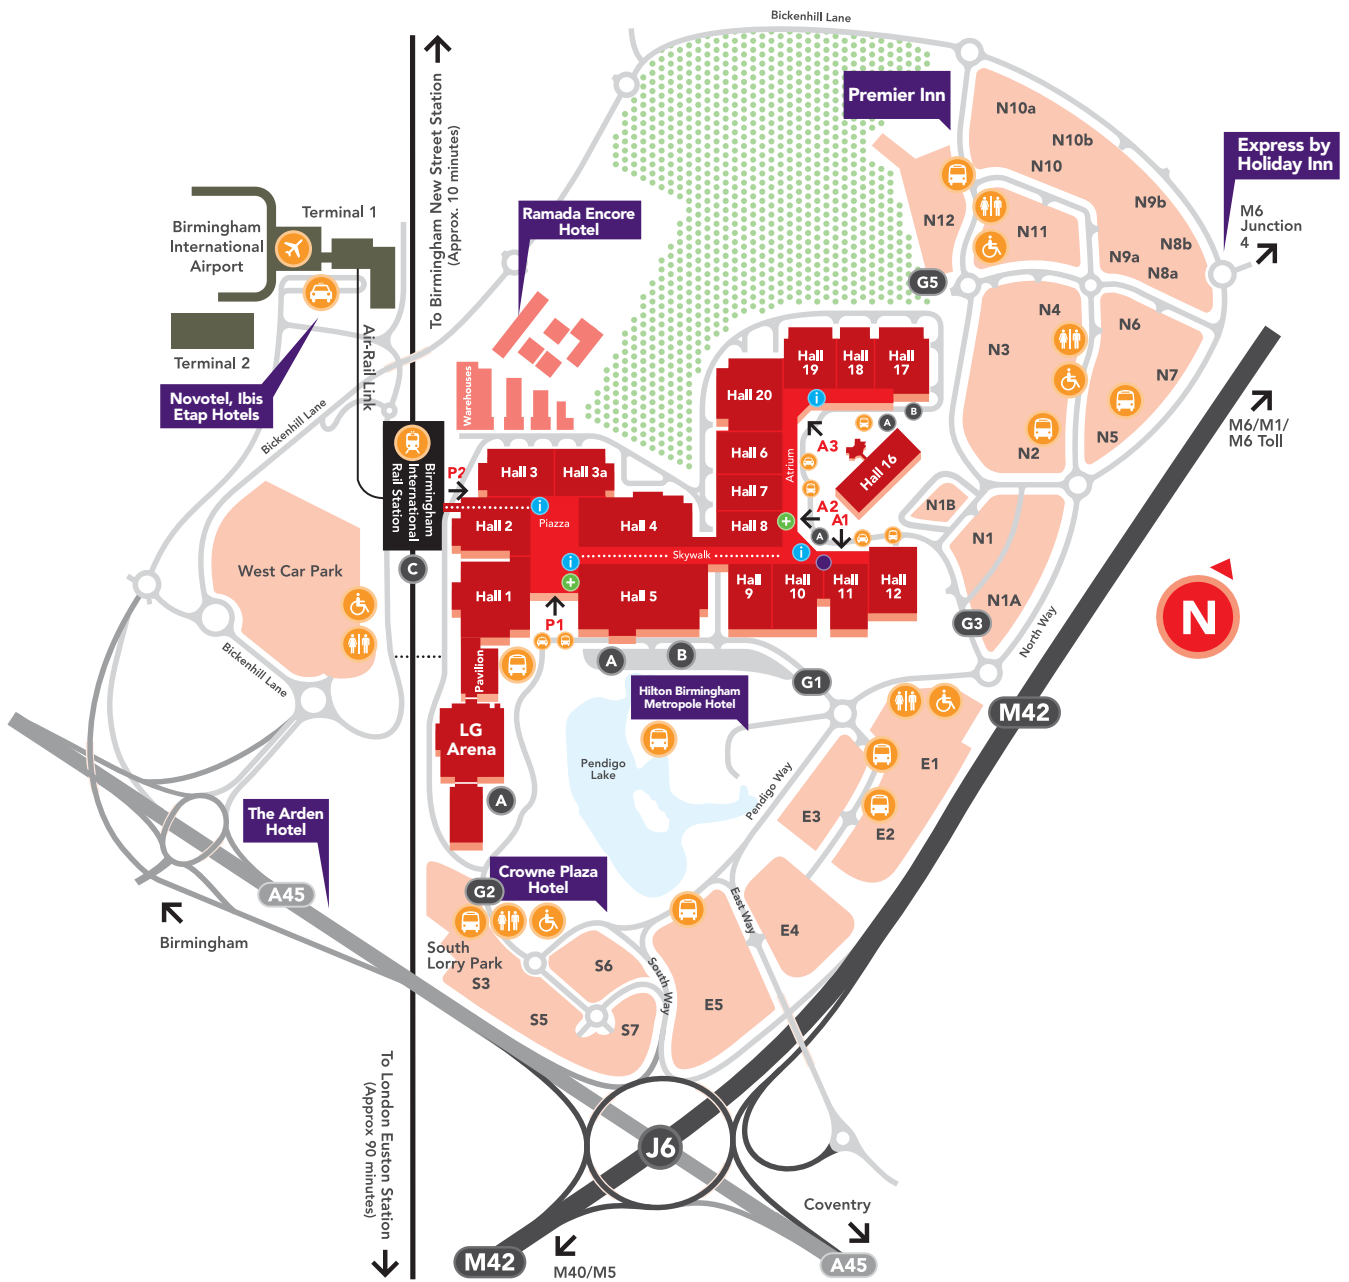

THE NEC SITE MAP

KEY

P1/P2 Piazza Entrances

A1/A2/A3 Atrium Entrances

i Information Point - T 0121 780 4141

ITPC International Trade Promotion Centre

+ Medical Centre

••••• The NEC Woodland

■ Car Parks

South: S3-S7

East: E1-E5

North: N1-N12

West: West Car Park

A Disabled Parking

B Outdoor Exhibition Area

C West Midlands Bus Stop

G1 Gate

🚕 Taxis

🚌 Shuttle Bus to Halls

♿ Toilets (Car Park)

✈️ Airport

🚆 Train